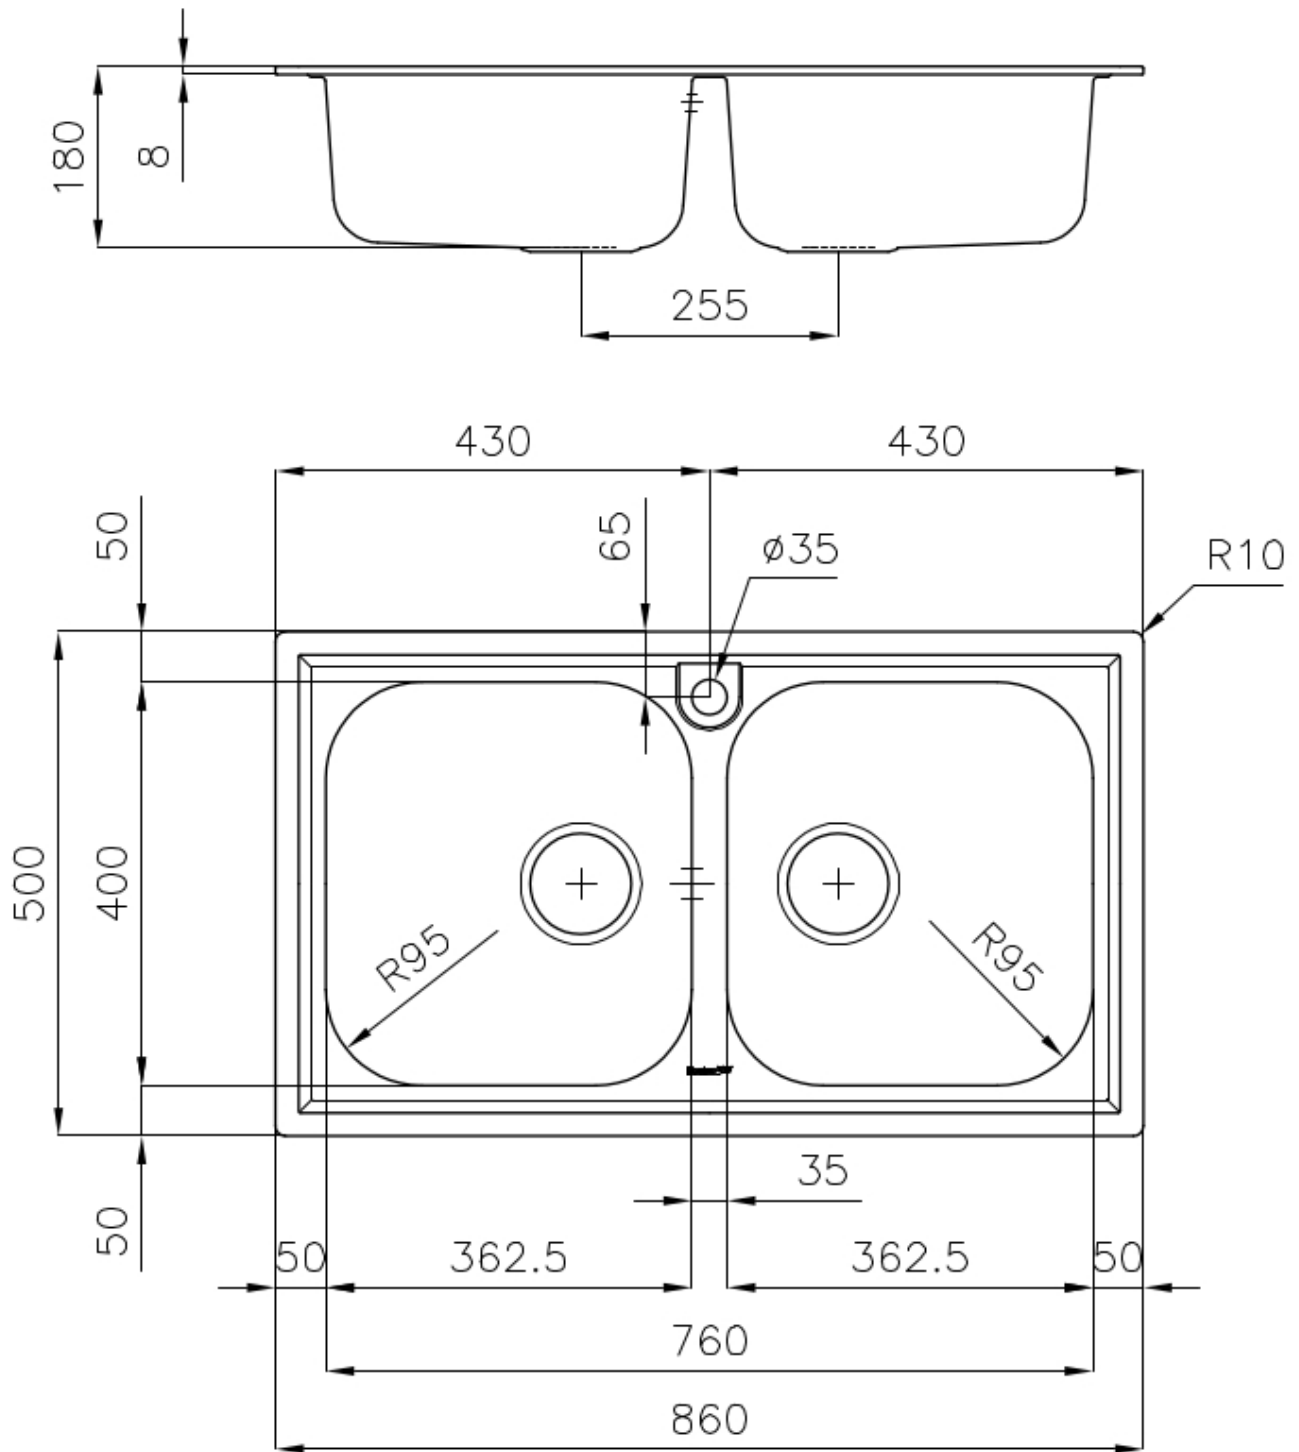

Sink FM

Kitchen Sinks

Code: 1974 060

DETAILS

Edge/Installation Type Standard (8 mm Edge)

Finish Foster brushed

Material AISI 304 stainless steel

Texture Foster brushed

Base 80-90 cm

Dimensions 860x500 mm

Standard fittings Fixing hooks, gasket, drain, overflow and siphon, boxed packing

Mixer holes 1 standard hole

Built-in hole 840 x 480 mm

Drainer No

Width 86 cm

Bowl dimension 362,5x400mm

Number of bowls 2 bowls

Waste fitting 3,5" drain

FEATURES

Added value Foster uses steel thicknesses higher than those used on average by other manufacturers. This is how, thanks to our long experience, we know how to make sinks of superior quality and with a better resistance to aging.

Basket 3,5" waste fitting The drain is equipped with a large 3.5" drain, with the practical basket cap that prevents the discharge of solid parts.

Sliding brackets

TECHNICAL DATA

OPTIONAL ACCESSORIES

Glass chopping board
8631 300